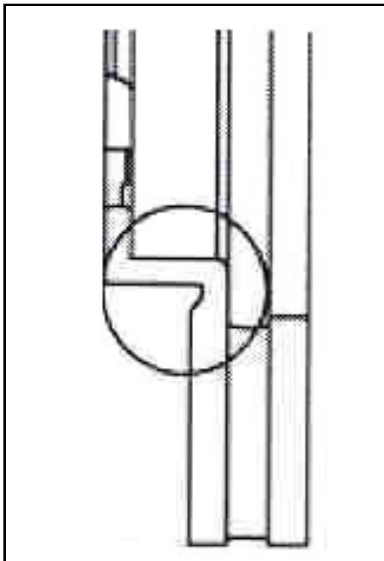

Bulletin BES 04-20

Subject: Toyota Camry Front Rotor Differences

Vehicle Involved: 2002-2004 Toyota Camry V6 XLE and V6 SE

Condition: Toyota Camry utilizes two different front brake rotor types. The following pictures are intended to help the technician and parts supplier in identifying and ordering the correct replacement parts.

980077 Rotor without step

96820 Rotor with step